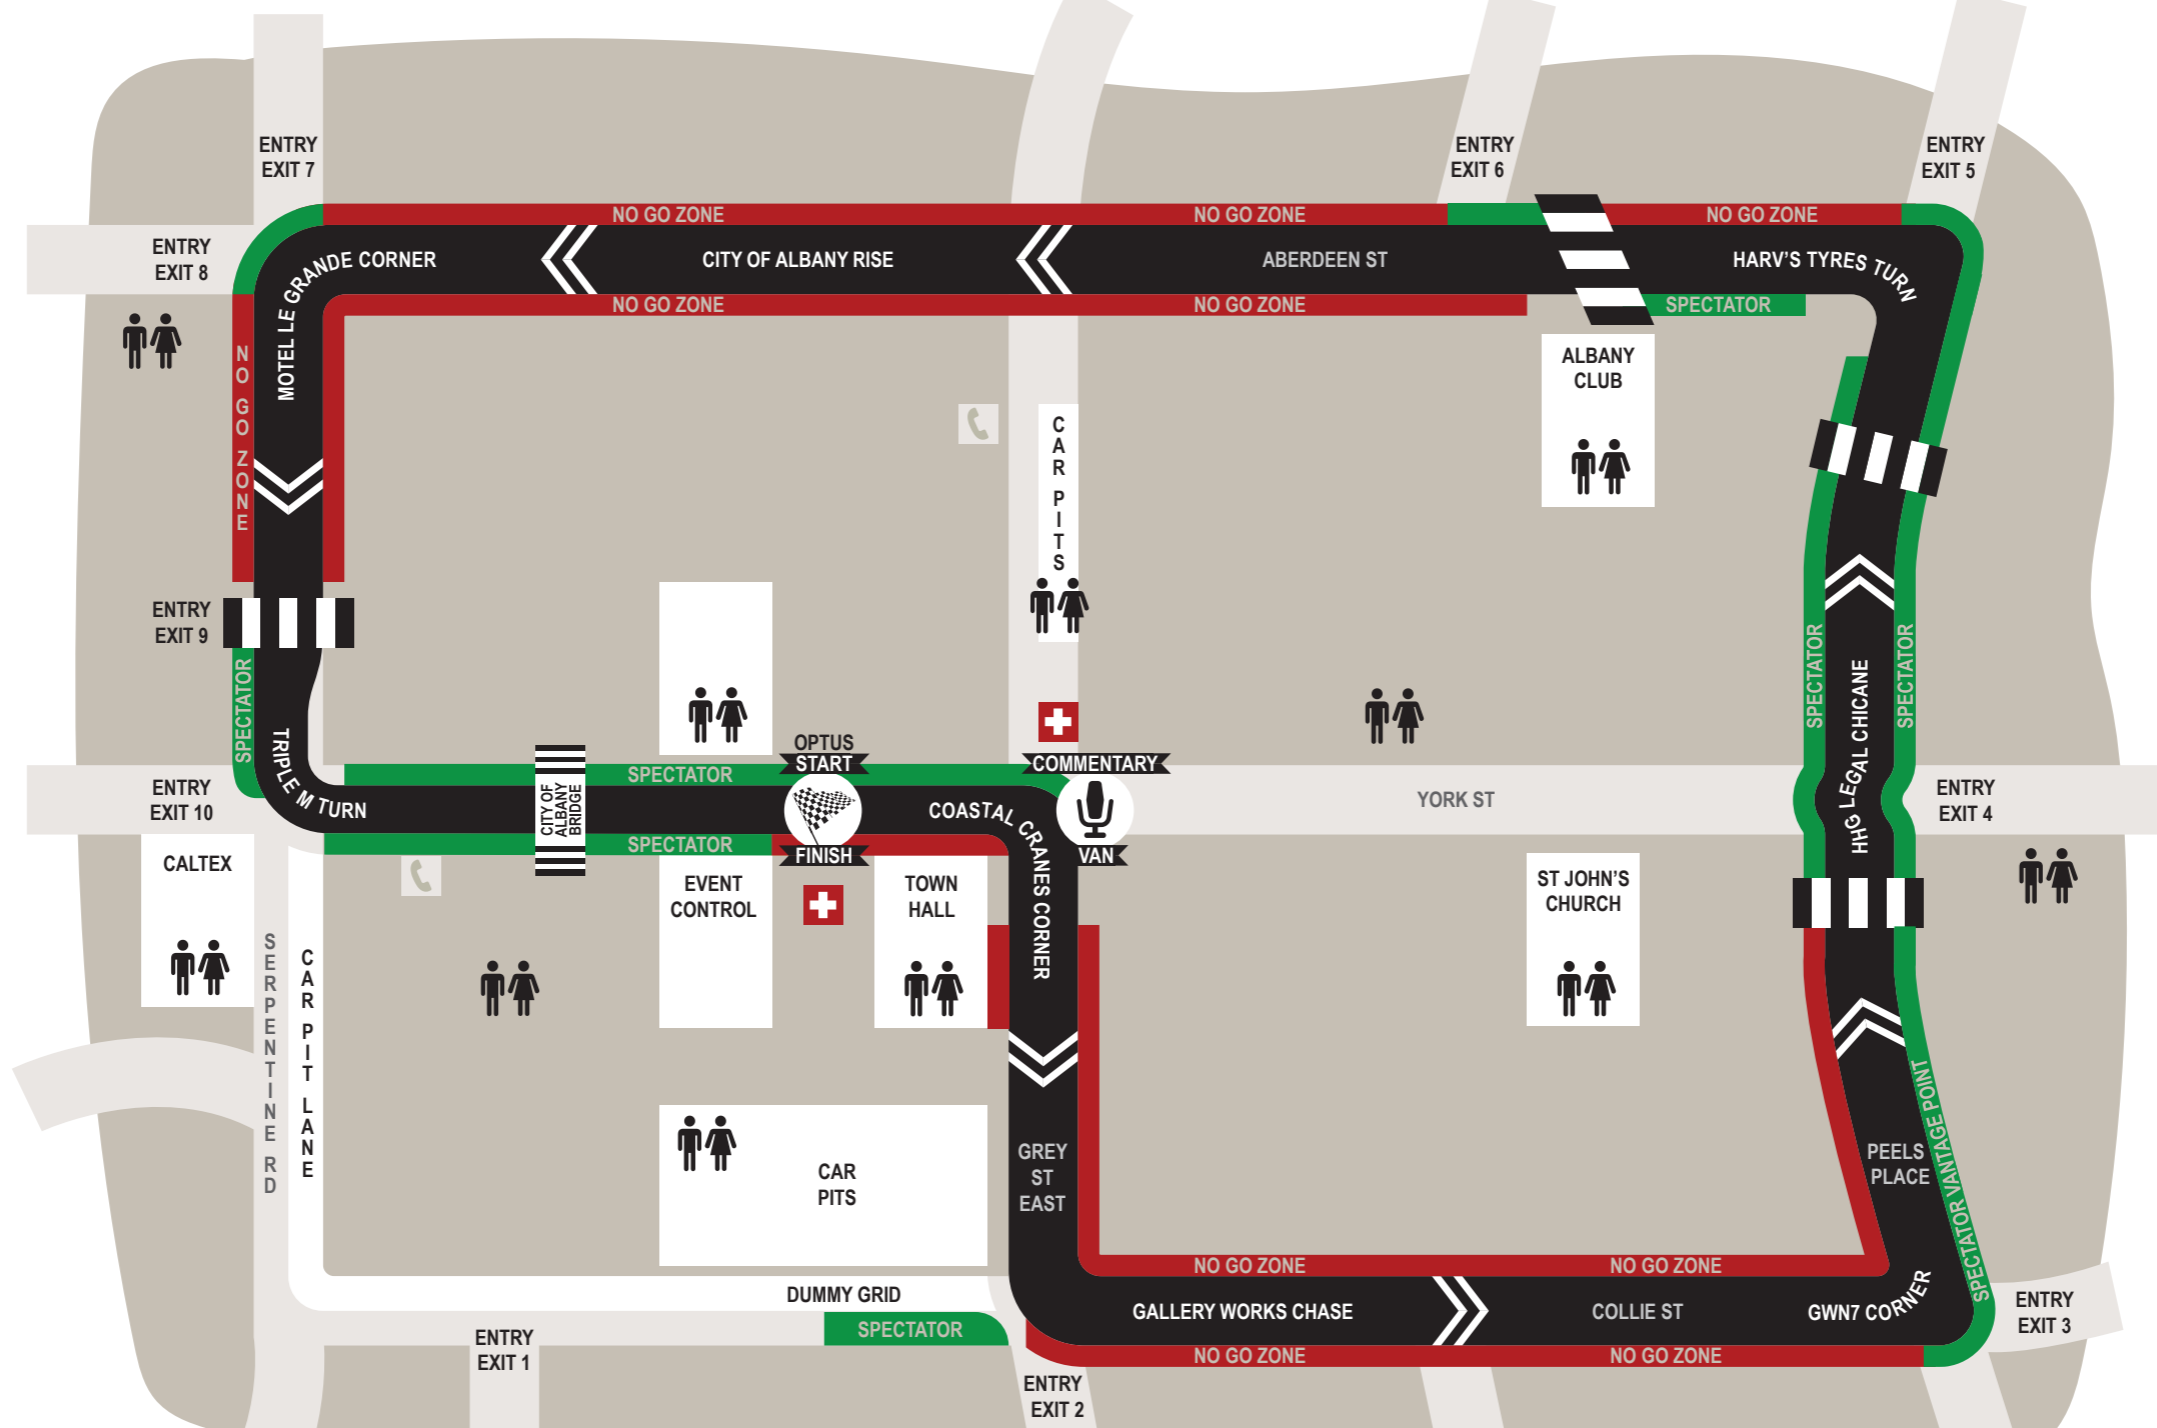

SUPPORT OUR SPONSORS

Albany Community Bank® Branch

SUPPORT OUR SPONSORS

Important Notice – Motor Racing is Dangerous Your safety is our concern and your responsibility

Spectators are reminded that motor racing is dangerous and accidents can happen. Spectators enter the circuit at their own risk. Every care has been taken by the organisers to protect spectators and the general public, however as with every event of this nature, there is the possibility that an accident may happen which causes injury or death of a spectator and/or damage to property. The organisers of this event are required by law to restrict spectator access to viewing areas which are suitably protected by the provision of crash barriers which comply with the Confederation of Australian Motor Sport (CAMS) and Government regulations. You must stay behind the secondary barriers (wire fence) at all times, if they are within, or in the vicinity of the circuit area. Dogs or any other animals are not permitted within the circuit, even if they are restrained or on a leash. By entering the circuit area, spectators acknowledge that they accept the venue has a degree of danger and that the organising committee, members of the organising committee, clubs, organisations and any other persons having any connection whatsoever with the event shall not have liability to the spectator except in regard to those arising under the Trade Practices Act 1974.